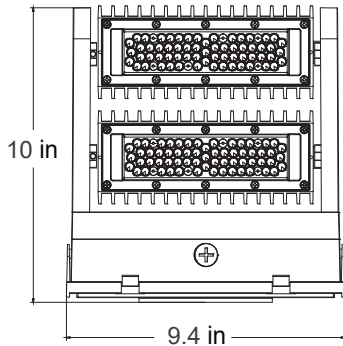

### LISTINGS:

- DesignLights Consortium® (DLC) Premium qualified and DLC qualified.
- UL listed for wet locations.
- Rated for ambient operating temperature -22°F to 113°F (-30°C to 45°C).

Model No	Power (W)	Voltage	CRI	5000K		Dimension	Weight (lbs)
				Lumens	Efficacy		
ML-RWP01B-40WH1CYT1SA1-BR50	40W	120-277V	>70	5800lm	145lm/w	9.4×6.5×5.9"	3.8
ML-RWP01B-80WW1CYT1SA2-BR50	80W	120-277V	>70	11360lm	142lm/w	9.4×10×5.9"	5.9

## Dimensions

40W

80W